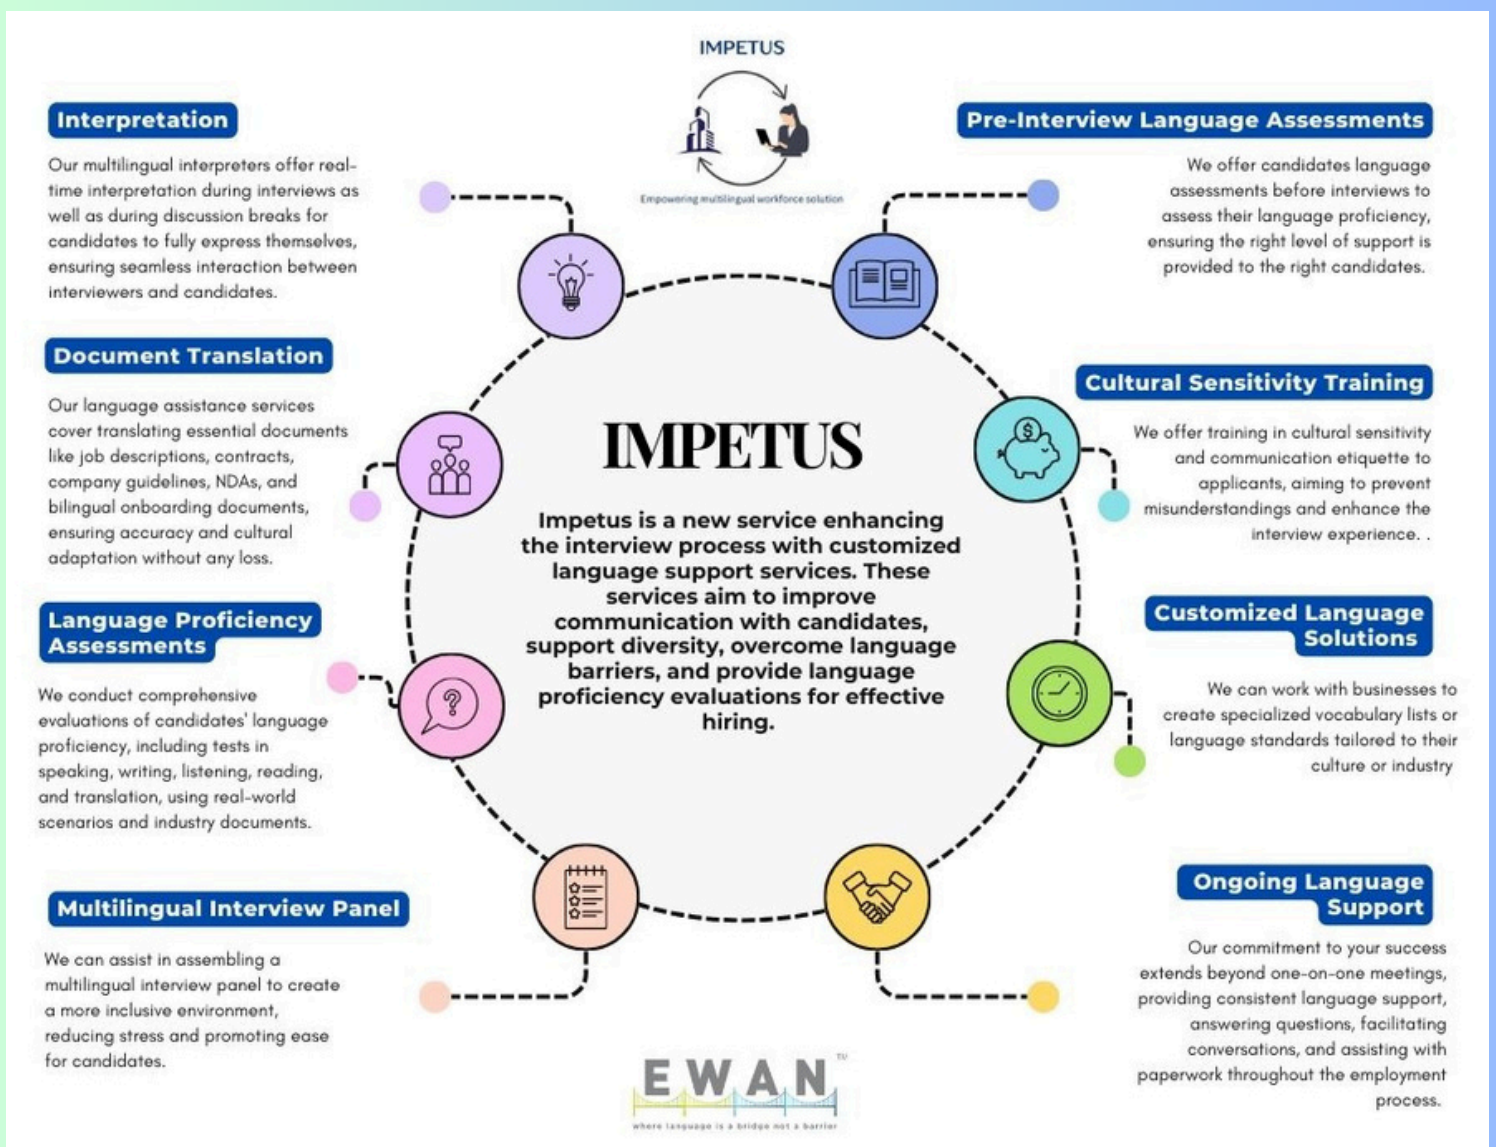

Impetus

Our vision with Impetus is to help organizations conduct interviews without linguistic barriers. We offer services like live translations, simultaneous interpretations while interviews with multilingual interview panel, pre-interview assessments, ongoing project .